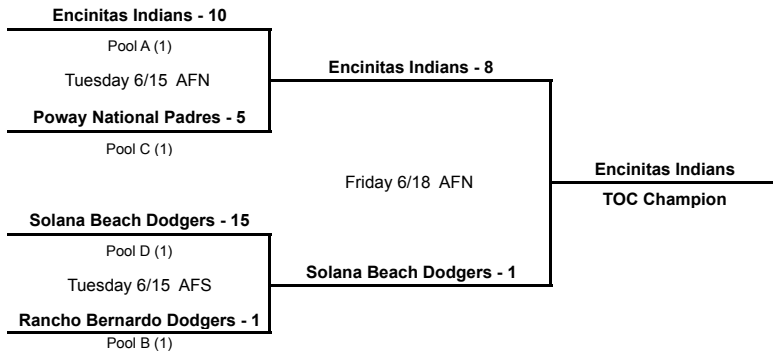

Pool C-D Schedule

Game	Team	Team	Team	Team	Game Description	Results	Date	Day	Start	Location
CD1	PNLL	EsALL	C1	D1	PNLL vs EsALL	7-2	6/8/09	Tuesday	5:30 PM	Ashley Falls South
CD2	EnNLL	DMNLL	C2	D3	EnNLL vs DMNLL	3-5	6/8/09	Tuesday	5:30 PM	Ashley Falls North
CD3	CMRLL	SBLL	C3	D2	CMRLL vs SBLL	1-6	6/8/09	Tuesday	5:30 PM	Del Mar Heights
CD4	EnNLL	SBLL	C2	D2	EnNLL vs SBLL	4-1	6/10/09	Thursday	5:30 PM	Ashley Falls South
CD5	PNLL	DMNLL	C1	D3	PNLL vs DMNLL	9-5	6/10/09	Thursday	5:30 PM	Del Mar Heights
CD6	CMRLL	EsALL	C3	D1	CMRLL vs EsALL	3-1	6/10/09	Thursday	5:30 PM	Ashley Falls North
CD7	PNLL	SBLL	C1	D2	PNLL vs SBLL	1-6	6/12/09	Saturday	9:00 AM	Ashley Falls North
CD8	CMRLL	DMNLL	C3	D3	CMRLL vs DMNLL	4-9	6/12/09	Saturday	9:00 AM	Ashley Falls South
CD9	EnNLL	EsALL	C2	D1	EnNLL vs EsALL	15-11	6/12/09	Saturday	12:00 PM	Ashley Falls North

Single Elimination Championship Round

Top teams from each pool advance. All games times are 5:30pm

Participating Leagues

- 4SRLL *4S Ranch LL*
- CMRLL *Carmel Mountain Ranch LL*
- DMALL *Del Mar American LL*
- DMNLL *Del Mar National LL*
- ELL *Encinitas LL*
- EnNLL *Encinitas National LL*
- EsALL *Escondido American LL*
- PALL *Poway American LL*
- PNLL *Poway National LL*
- RBLL *Rancho Bernardo LL*
- SBLL *Solana Beach LL*

TOC Fields

- AFN - Ashley Falls North
- AFS - Ashley Falls South
- DMH - Del Mar Heights

Hosted By:

Sponsored By: Rotary Club of Del Mar
Shelburne Sherr Court Reporters
Christian City Church

Special Thanks: Boy Scout Troop #713
District 31 Umpires