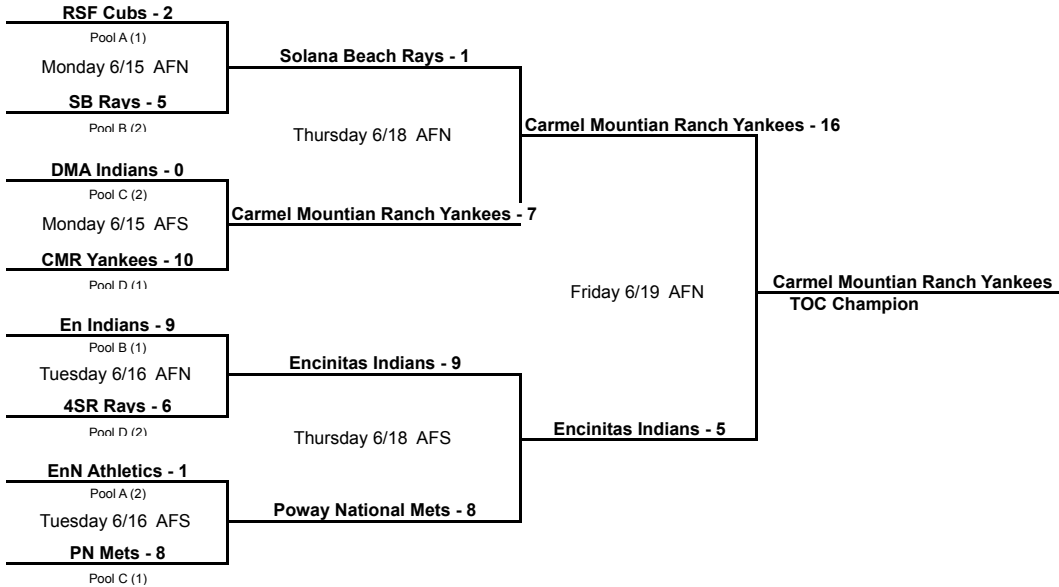

Pool D - District 31 Tournament of Champions

Team Number	League	Team Name	Pool Record
1	PALL	Poway American Athletics	1 - 2
2	CMRLL	Carmel Mountain Ranch Yankees	3 - 1 D1
3	RBLL	Rancho Bernardo Athletics	1 - 2
4	4SRLL	4S Ranch Rays	1 - 2 D2

Pool D Schedule

Game	Team	Team	Team	Team	Game Description	Results	Date	Day	Start Time	Location
D1	PALL	RBLL	1	3	PALL vs RBLL	4 - 9	6/8/09	Monday	5:30 PM	Ashley Falls South
D2	CMRLL	4SRLL	2	4	CMRLL vs 4SRLL	12 - 0	6/8/09	Monday	5:30 PM	Ashley Falls North
D3	PALL	4SRLL	1	4	PALL vs 4SRLL	7 - 2	6/10/09	Wednesday	5:30 PM	Ashley Falls South
D4	CMRLL	RBLL	2	3	CMRLL vs RBLL	14 - 3	6/10/09	Wednesday	5:30 PM	Ashley Falls North
D5	PALL	CMRLL	1	2	PALL vs CMRLL	2 - 16	6/12/09	Friday	5:30 PM	Ashley Falls South
D6	RBLL	4SRLL	3	4	RBLL vs 4SRLL	1 - 4	6/12/09	Friday	5:30 PM	Ashley Falls North

Single Elimination Championship Round

Top two teams from each pool advance. All games times are 5:30pm

Participating Leagues

- 4SRLL 4S Ranch LL
- CMRLL Carmel Mountain Ranch LL
- DMALL Del Mar American LL
- DMNLL Del Mar National LL
- ELL Encinitas LL
- EnNLL Encinitas National LL
- EsALL Escondido American LL
- EsNLL Escondido National LL
- PALL Poway American LL
- PNLL Poway National LL
- RBLL Rancho Bernardo LL
- RSFLL Rancho Santa Fe LL
- SBLL Solana Beach LL