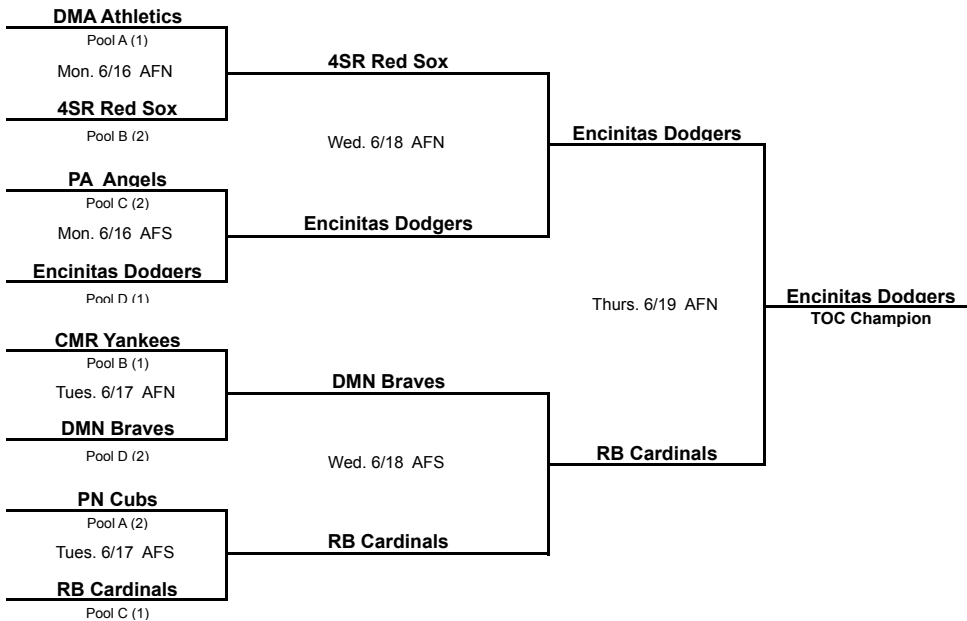

Pool C - District 31 Tournament of Champions

Team Number	Team Name	League	Pool Record	
1	PALL	Poway American Angels	1 - 1	C2
2	EsNLL	Escondido National Cubs	0 - 2	
3	RBLL	Rancho Bernardo Cardinals	2 - 0	C1

Pool C Schedule

Game	Team	Team	Team	Team	Game Description	Results	Date	Day	Start Time	Location
C1	PALL	RBLL	1	3	PALL vs RBLL	0 - 10 (4)	6/10/08	Tuesday	5:30 PM	Ashley Falls South
C2	EsNLL	RBLL	2	3	EsNLL vs RBLL	2 - 14 (4)	6/12/08	Thursday	5:30 PM	Ashley Falls North
C3	PALL	EsNLL	1	2	PALL vs EsNLL	14 - 1 (4)	6/14/08	Saturday	11:00am	Ashley Falls South

Pool D - District 31 Tournament of Champions

Team Number	Team Name	League	Pool Record	
1	DMNLL	Del Mar National Braves	1 - 1	D2
2	ELL	Encinitas Dodgers	2 - 0	D1
3	EsALL	Escondido American Tigers	0 - 2	

Pool D Schedule

Game	Team	Team	Team	Team	Game Description	Results	Date	Day	Start Time	Location
D1	DMNLL	EsALL	1	3	DMNLL vs EsALL	4 - 3	6/10/08	Tuesday	5:30 PM	Ashley Falls North
D2	ELL	EsALL	2	3	ELL vs EsALL	13 - 8	6/12/08	Thursday	5:30 PM	Ashley Falls South
D3	DMNLL	ELL	1	2	DMNLL vs ELL	11 - 12	6/14/08	Saturday	11:00am	Ashley Falls North

Single Elimination Championship Round

Top two teams from each pool advance. All games times are 5:30pm